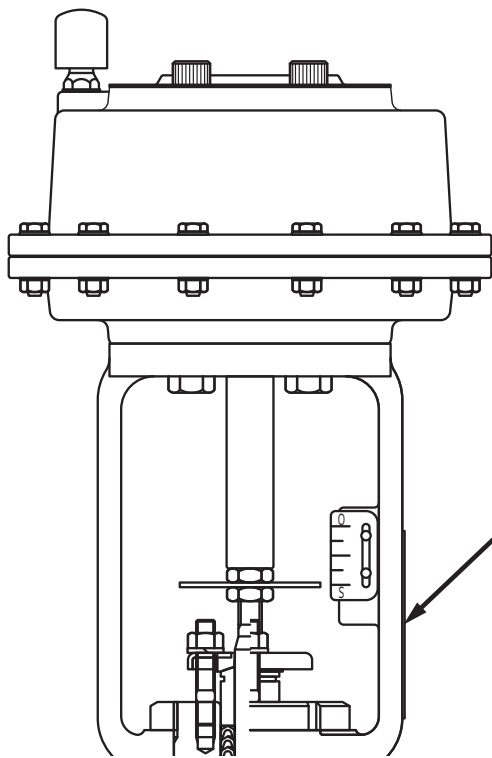

# SERIAL No. (製作番号) 表示箇所図解

| CONTROL VALVE       |      |
|---------------------|------|
| TAG No.             |      |
| MODEL               |      |
| SIZE                |      |
| RATING              | Cv   |
| CONNECTING MATERIAL |      |
| TRIM TYPE           |      |
| LIFT                |      |
| ACTING Air to       |      |
| SP.RANGE            |      |
| POSITIONER ACTION   |      |
| INPUT               | SUP. |
| BELLOWS             |      |
| <b>SERIAL No</b>    | DATE |
| TOKO VALEX CO., LTD |      |