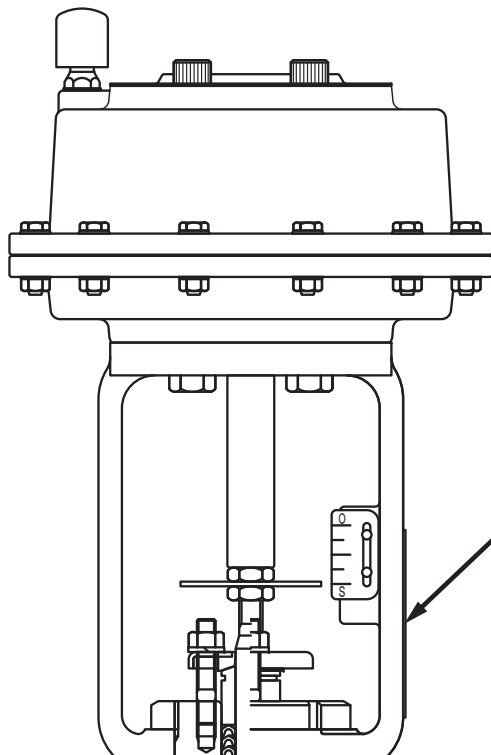

Please refer to the figure below SERIAL No.

CONTROL VALVE	
TAG No.	
MODEL	
SIZE	
RATING	Cv
CONNECTING MATERIAL	
TRIM TYPE	
LIFT	
ACTING Air to	
SP. RANGE	
POSITIONER ACTION	
INPUT	SUP.
BELLOWS	
SERIAL No.	DATE
TOKO VALEX CO., LTD	

* For inquiries, please inform us of the Serial No. stamped on the identification plate of the valve.

TOKO VALEX CO.,LTD.